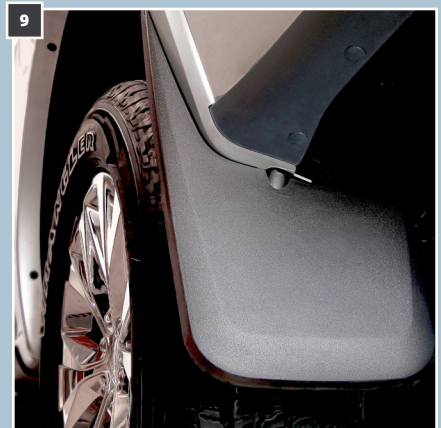

EXTERIOR ACCESSORIES

1. BED RAILS & BED CAPS

Make a stylish and functional addition to your truck bed with our selection of bed rails & bed caps. Top Brands include: Backrack, Bushwacker, Dee Zee, Go Industries, Go Rhino, Husky Liners, ICI, ProMaxx, Putco, Raptor, Stampede, Steelcraft, Steel Scene, Wade, Westin

2. BULL BARS & GRILLE GUARDS

An aggressive front end lets other drivers know your truck means business. Top Brands include: AMI, ARB, Aries, Bully, Dee Zee, Go Industries, Go Rhino, Lund, ProMaxx, Ranch Hand, Road Armor, Smittybilt, Steelcraft, Tuff-Bar, Westin

3. BUMPERS

Aside from protecting your vehicle's vital organs from impacts, our heavy duty bumpers offer extra form and function. Top Brands include: Fey, Go Rhino, ICI, Iron Cross, N-Fab, Ranch Hand, Road Armor, Rock-Slide Engineering, Steelcraft

4. CAR COVERS

No matter what the wind, sun, and rain dish out, your car will look supreme under a custom car cover. Whether you park your vehicle indoors or out, keep it safe with a car cover. Top Brands include: Classic Accessories, Covercraft, Coverking, Wolf

5. CARGO CARRIERS & ROOF RACKS

Cargo carriers and roof racks free up your legroom and let you haul more gear. Whether you're bringing along luggage or kayaks, these racks and carriers turn any vehicle into a cargo hauling machine. Top Brands include: Curt, Dee Zee, DKZ Plows, Go Rhino, Highland, Hitch Mate, Inno, Lund, Pro Series, ProMaxx, ProRac, Rhino-Rack, Righline Gear, ROLA, SportRack, Thule, WeatherTech, Yakima

6. DEFLECTORS

Keep nasty bugs off your windshield and the wind out of your ears with a set of deflectors. Put them on the front of your hood, over your windows, or at the front of your sunroof, and keep your vehicle clean and quiet. Top Brands include: AVS, EGR, Lund, ProMaxx, Putco, Stampede, Wade, WeatherTech

7. FENDER FLARES & TRIM

With a new set of fender flares on your truck, you can fit larger tires, dominate the off-road, or just generally look imposing on the highways. Top Brands include: Bushwacker, EGR, Husky Liners, ICI, Lund, Prestige, Putco, Rugged Liner, Stampede, Street Scene, Wade

8. LIGHTING

Don't let nightfall and stormy weather leave you in the dark - maximize your visibility with automotive lighting gear. Whether you need to blast through dark trails or simply jazz up your vehicle's exterior style, we offer a complete selection of the most popular and trusted brands in car lighting. Top Brands include: Access, Ecco, Federal Signal, Hella, N-Fab, Putco, Westin, Wolo, Whelen

9. MUDFLAPS & GUARDS

Mud, tar, salt, rocks, garbage, they all have one thing in common - they were put on this earth for the sole purpose of destroying your truck. Keep the mud from gunking up your beautiful ride! Top Brands include: Aries, Dee Zee, Go Industries, Husky Liners, Owens, RBP, WeatherTech