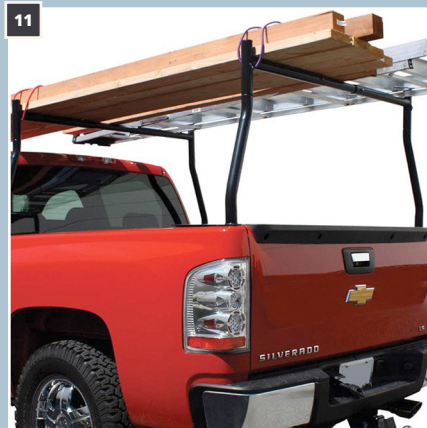

EXTERIOR ACCESSORIES

10. RUNNING BOARDS & SIDE STEPS

Take a big step up with your vehicle's looks and convenience. Heavy-duty running boards & side steps, as well as polished steel nerf bars, give you and your passengers easy access into your tall vehicle. Top Brands include: AMP Research, Aries, ATS Design, Bestop, Bully, Carr, Dee Zee, EGR, Go Industries, Go Rhino, HitchMate, ICI, Iron Cross, Lund, N-Fab, Owens, ProMaxx, Putco, Rampage, Raptor

11. TRUCK RACKS & VAN RACKS

Your cargo van or pickup hauls it all when it's equipped with our truck & van racks. These industrial-grade racks make your vehicle ready for anything, from ladders to lumber. Top Brands include: Cross Tread, Hauler Racks, ProMaxx, ProRac, TracRac, Westin

12. TOWING & HITCHES

Just about any vehicle can become a trailer hauler with our hitches and towing accessories. Top Brands include: AMI, B&W, Blue Ox, Bully, Carr, Curt Manufacturing, Draw-Tite, Go Rhino, Hidden Hitch, Highland, HitchMate, Reese

13. TRUCK BED ACCESSORIES

Add even more versatility to your rugged pickup with truck bed accessories. From protecting your bed with bed liners to loading easier with truck ramps, these parts help you both work and play harder. Top Brands include: Access, AMP, Aries, Backrack, BAK, BedRug, Bestop, CargoGlide, Covercraft, Coverking, Dee Zee, Deflecta-Shield, Du-Ha, Go Industries, Go Rhino, Husky Liners, Lund, Rampage, Rugged Liner, Rush Ramps, Stromberg Carlson, Truck Covers USA, TruXedo, Undercover, WeatherTech, Wesin

14. WINCHES

Pull yourself out of the stickiest jams with our high-performance winches. These winches and accessories are the toughest around, and they're ready to tackle the trails. Top Brands include: Highland, Mile Marker, Reese, Rugged Ridge, T-Max, Torxx, Warn, Westin

15. TRUCK TOOLBOXES

Pickup trucks are all about getting the job done. Make sure you've got instant access to everything you need with our truck toolboxes. Top Brands include: BAK, Better Built, Dee Zee, Deflecta-Shield, Delta Brute, Du-Ha, Pro Maxx, Weather Guard

16. TONNEAU COVERS

Tonneau covers maximize your truck's cargo security, versatility, and style. With a truck bed cover you can keep your gear dry and safe from the elements, no matter what climates you drive in. They also keep your valuable gear out of sight from potential thieves, and most of our hard covers turn your bed into a securely locked trunk. Top Brands include: Access, ATA, American Tonneau, BAK, Bestop, Extang, Lund, Pace-Edwards, Ranch, Retrax, Roll-N-Lock, Rugged Liner, Smittybilt, Steelcraft, TonnoPro, Trident, Truck Covers USA, TruXedo, TruXmart, Undercover